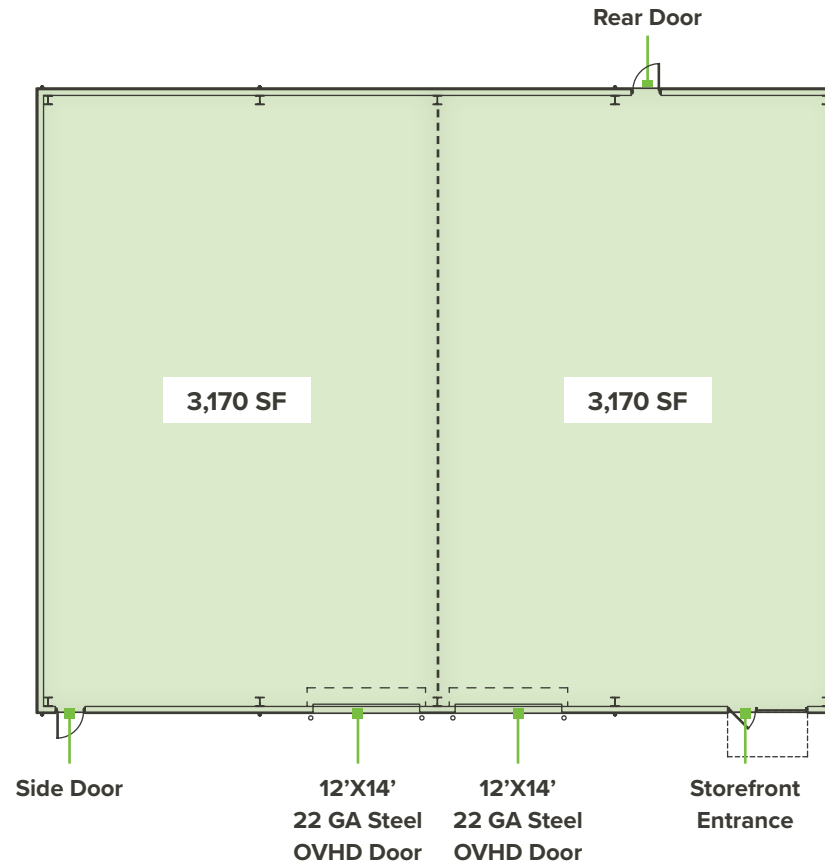

# Floor Plan Building 01

DUAL TENANT FLEX

±6,340 SF

Note: all dimensions and square footages are approximate and subject to change

Available

Leased