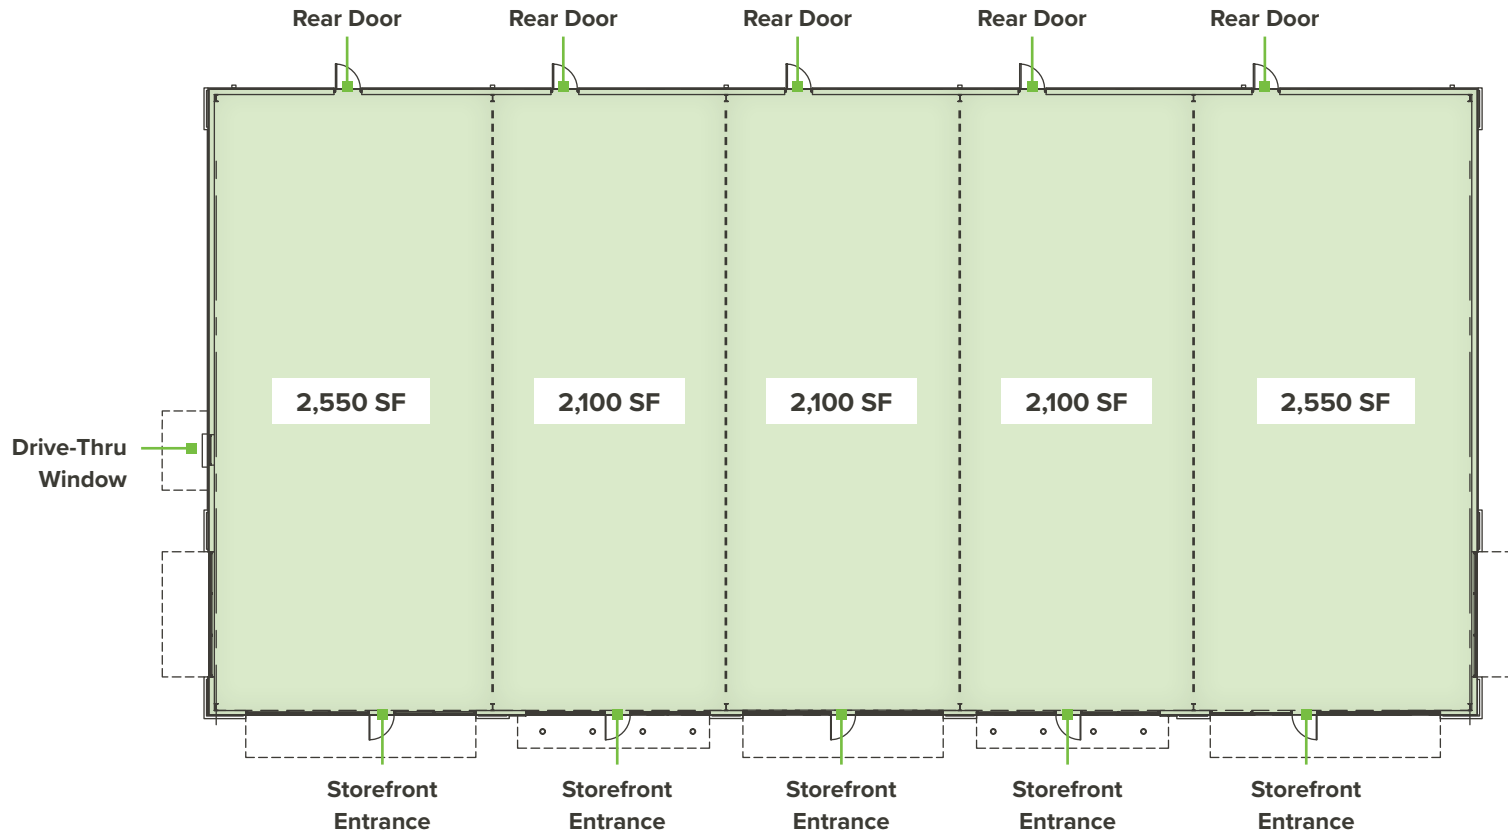

Floor Plan Building 03

RETAIL / PROFESSIONAL OFFICE

±11,400 SF

Note: all dimensions and square footages are approximate and subject to change

Available

Leased